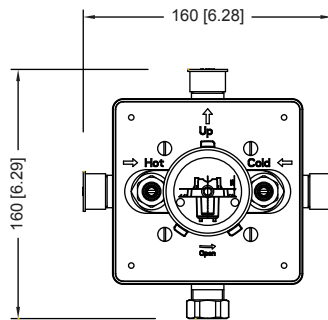

UF.2200 | 1-Way Shower Trim Set With Pressure Balance Valve

SPECIFICATIONS:

- Solid Brass Trim & Handle set
- Includes Pressure balance valve (PBV1005AS**) w/ service stops
- Lift Handle to control volume. Turn left for hot, right for cold.
- Pressure Balance Valve Flow Rate - 5.5 GPM @ 60 PSI
- Extension Available - PBV.E185**

Legislation Compliance

ZeroDrip Technology

Technical Diagram

See Spec Sheet For
PBV1005AS For Detailed
Information On Valve.

PBV1005AS | Single Control Pressure Balance Valve Page 1 of 2

SPECIFICATIONS:

- Lift Handle to control volume. Turn left for hot, right for cold.
- Pressure Balance Valve Flow Rate - 5.5 GPM @ 60 PSI

Legislation Compliance

ZeroDrip Technology

Technical Diagram

PBV1005AS | Single Control Pressure Balance Valve Page 2 of 2

Water Flow Diagram

Extension Kits

- a Temperature Handle Extension - PBV.E185CP - Chrome
PBV.E185BN - Brushed Nickel