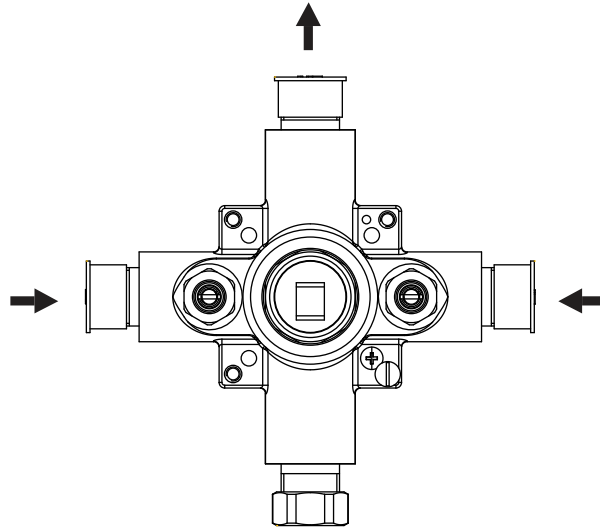

UF.2200 | 1-Way Shower Trim Set With Pressure Balance Valve

SPECIFICATIONS:

- Solid Brass Trim & Handle set
- Includes Pressure balance valve (PBV1005AS**) w/ service stops
- Lift Handle to control volume. Turn left for hot, right for cold.
- Pressure Balance Valve Flow Rate - 5.5 GPM @ 60 PSI
- Extension Available - PBV.E185**

Legislation Compliance

ZeroDrip Technology

Technical Diagram

See Spec Sheet For
PBV1005AS For Detailed
Information On Valve.

PBV1005AS | Single Control Pressure Balance Valve Page 1 of 2

SPECIFICATIONS:

- Lift Handle to control volume. Turn left for hot, right for cold.
- Pressure Balance Valve Flow Rate - 5.5 GPM @ 60 PSI

Legislation Compliance

ZeroDrip Technology

Technical Diagram

PBV1005AS | Single Control Pressure Balance Valve Page 2 of 2

Water Flow Diagram

Extension Kits

- a Temperature Handle Extension - PBV.E185CP - Chrome
PBV.E185BN - Brushed Nickel