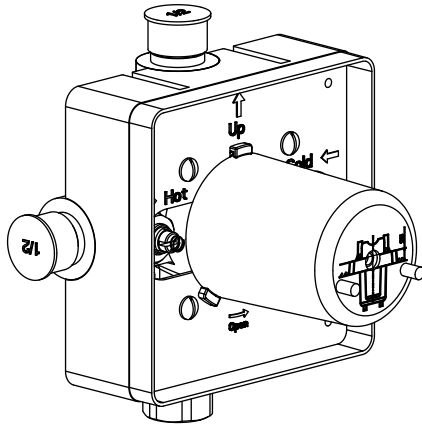

UF.2200 | 1-Way Shower Trim Set With Pressure Balance Valve

SPECIFICATIONS:

- Solid Brass Trim & Handle set
- Includes Pressure balance valve (PBV1005AS**) w/ service stops
- Lift Handle to control volume. Turn left for hot, right for cold.
- Pressure Balance Valve Flow Rate - 5.5 GPM @ 60 PSI
- Extension Available - PBV.E185**

Legislation Compliance

ZeroDrip Technology

Technical Diagram

See Spec Sheet For
PBV1005AS For Detailed
Information On Valve.

PBV1005AS | Single Control Pressure Balance Valve Page 1 of 2

SPECIFICATIONS:

- Lift Handle to control volume. Turn left for hot, right for cold.
- Pressure Balance Valve Flow Rate - 5.5 GPM @ 60 PSI

Legislation Compliance

ZeroDrip Technology

Technical Diagram

PBV1005AS | Single Control Pressure Balance Valve Page 2 of 2

Water Flow Diagram

Extension Kits

- a Temperature Handle Extension - PBV.E185CP - Chrome
PBV.E185BN - Brushed Nickel