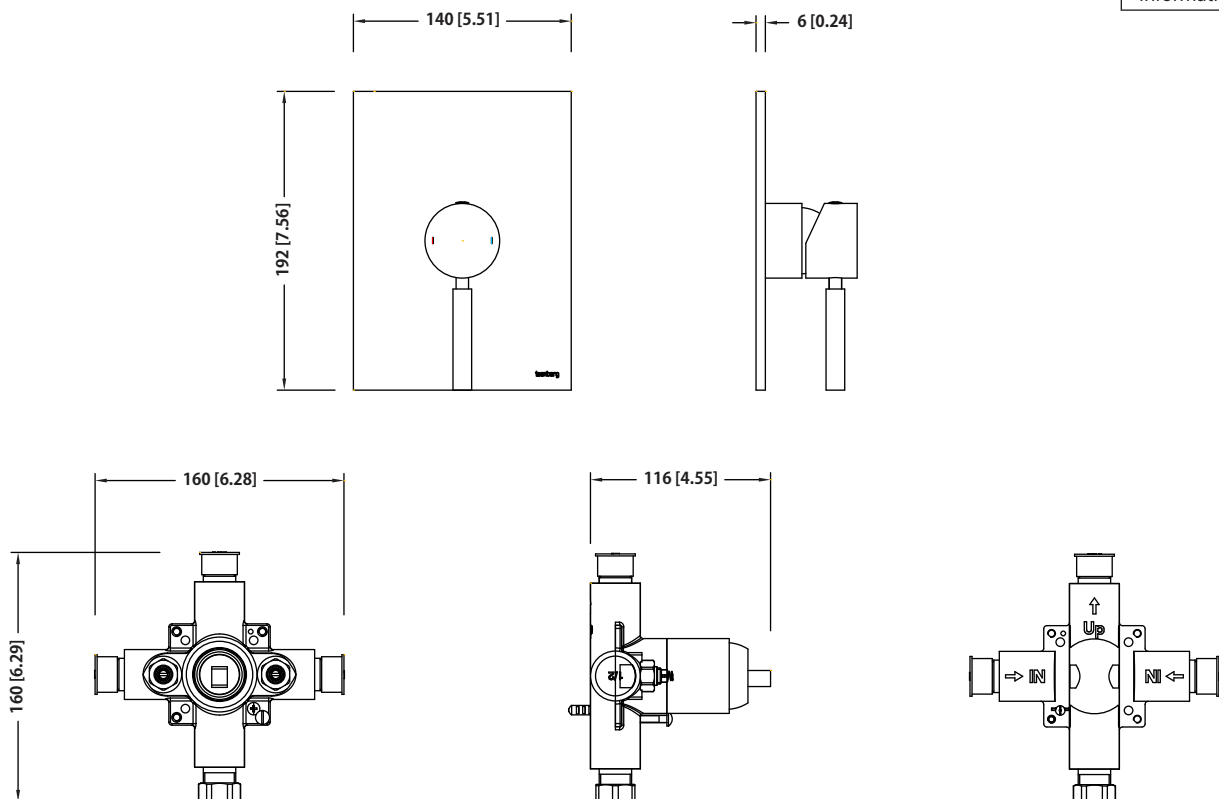

UF.2200 | 1-Way Shower Trim Set With Pressure Balance Valve

SPECIFICATIONS:

- Solid Brass Trim & Handle set
- Includes Pressure balance valve (PBV1005AS**) w/ service stops
- Lift Handle to control volume. Turn left for hot, right for cold.
- Pressure Balance Valve Flow Rate - 5.5 GPM @ 60 PSI
- Extension Available - PBV.E185**

Legislation Compliance

ZeroDrip Technology

Technical Diagram

See Spec Sheet For
PBV1005AS For Detailed
Information On Valve.

PBV1005AS | Single Control Pressure Balance Valve Page 1 of 2

SPECIFICATIONS:

- Lift Handle to control volume. Turn left for hot, right for cold.
- Pressure Balance Valve Flow Rate - 5.5 GPM @ 60 PSI

Legislation Compliance

ZeroDrip Technology

Technical Diagram

PBV1005AS | Single Control Pressure Balance Valve Page 2 of 2

Water Flow Diagram

Extension Kits

- a Temperature Handle Extension - PBV.E185CP - Chrome
PBV.E185BN - Brushed Nickel