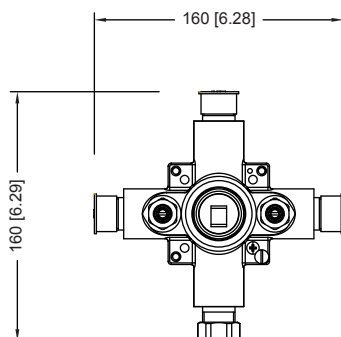

UF.2200 | 1-Way Shower Trim Set With Pressure Balance Valve

SPECIFICATIONS:

- Solid Brass Trim & Handle set
- Includes Pressure balance valve (PBV1005AS**) w/ service stops
- Lift Handle to control volume. Turn left for hot, right for cold.
- Pressure Balance Valve Flow Rate - 5.5 GPM @ 60 PSI
- Extension Available - PBV.E185**

Legislation Compliance

ZeroDrip Technology

Technical Diagram

See Spec Sheet For
PBV1005AS For Detailed
Information On Valve.

PBV1005AS | Single Control Pressure Balance Valve Page 1 of 2

SPECIFICATIONS:

- Lift Handle to control volume. Turn left for hot, right for cold.
- Pressure Balance Valve Flow Rate - 5.5 GPM @ 60 PSI

Legislation Compliance

ZeroDrip Technology

Technical Diagram

PBV1005AS | Single Control Pressure Balance Valve Page 2 of 2

Water Flow Diagram

Extension Kits

- a Temperature Handle Extension - PBV.E185CP - Chrome
PBV.E185BN - Brushed Nickel