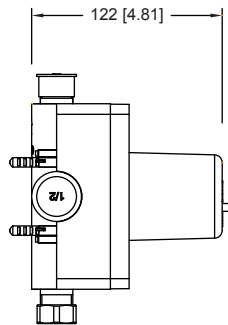

UF.2200 | 1-Way Shower Trim Set With Pressure Balance Valve

SPECIFICATIONS:

- Solid Brass Trim & Handle set
- Includes Pressure balance valve (PBV1005AS**) w/ service stops
- Lift Handle to control volume. Turn left for hot, right for cold.
- Pressure Balance Valve Flow Rate - 5.5 GPM @ 60 PSI
- Extension Available - PBV.E185**

Legislation Compliance

ZeroDrip Technology

Technical Diagram

See Spec Sheet For
PBV1005AS For Detailed
Information On Valve.

PBV1005AS | Single Control Pressure Balance Valve Page 1 of 2

SPECIFICATIONS:

- Lift Handle to control volume. Turn left for hot, right for cold.
- Pressure Balance Valve Flow Rate - 5.5 GPM @ 60 PSI

Legislation Compliance

ZeroDrip Technology

Technical Diagram

PBV1005AS | Single Control Pressure Balance Valve Page 2 of 2

Water Flow Diagram

Extension Kits

- a Temperature Handle Extension - PBV.E185CP - Chrome
PBV.E185BN - Brushed Nickel