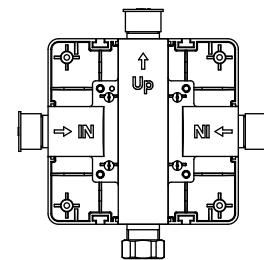

UF.2200 | 1-Way Shower Trim Set With Pressure Balance Valve

SPECIFICATIONS:

- Solid Brass Trim & Handle set
- Includes Pressure balance valve (PBV1005AS**) w/ service stops
- Lift Handle to control volume. Turn left for hot, right for cold.
- Pressure Balance Valve Flow Rate - 5.5 GPM @ 60 PSI
- Extension Available - PBV.E185**

Legislation Compliance

ZeroDrip Technology

Technical Diagram

PBV1005AS | Single Control Pressure Balance Valve Page 2 of 2

Water Flow Diagram

Extension Kits

- a Temperature Handle Extension - PBV.E185CP - Chrome
PBV.E185BN - Brushed Nickel