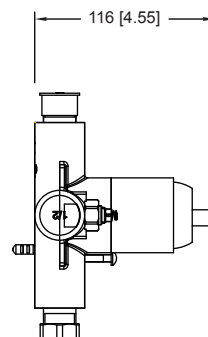

UF.2200 | 1-Way Shower Trim Set With Pressure Balance Valve

SPECIFICATIONS:

- Solid Brass Trim & Handle set
- Includes Pressure balance valve (PBV1005AS**) w/ service stops
- Lift Handle to control volume. Turn left for hot, right for cold.
- Pressure Balance Valve Flow Rate - 5.5 GPM @ 60 PSI
- Extension Available - PBV.E185**

Legislation Compliance

ZeroDrip Technology

Technical Diagram

See Spec Sheet For
PBV1005AS For Detailed
Information On Valve.

PBV1005AS | Single Control Pressure Balance Valve Page 1 of 2

SPECIFICATIONS:

- Lift Handle to control volume. Turn left for hot, right for cold.
- Pressure Balance Valve Flow Rate - 5.5 GPM @ 60 PSI

Legislation Compliance

ZeroDrip Technology

Technical Diagram

PBV1005AS | Single Control Pressure Balance Valve Page 2 of 2

Water Flow Diagram

Extension Kits

- a Temperature Handle Extension - PBV.E185CP - Chrome
PBV.E185BN - Brushed Nickel