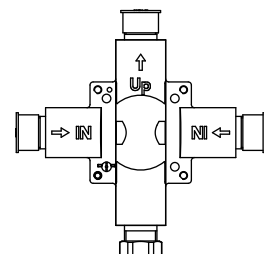

UF.2200 | 1-Way Shower Trim Set With Pressure Balance Valve

SPECIFICATIONS:

- Solid Brass Trim & Handle set
- Includes Pressure balance valve (PBV1005AS**) w/ service stops
- Lift Handle to control volume. Turn left for hot, right for cold.
- Pressure Balance Valve Flow Rate - 5.5 GPM @ 60 PSI
- Extension Available - PBV.E185**

Legislation Compliance

ZeroDrip Technology

Technical Diagram

See Spec Sheet For
PBV1005AS For Detailed
Information On Valve.

PBV1005AS | Single Control Pressure Balance Valve Page 1 of 2

SPECIFICATIONS:

- Lift Handle to control volume. Turn left for hot, right for cold.
- Pressure Balance Valve Flow Rate - 5.5 GPM @ 60 PSI

Legislation Compliance

ZeroDrip Technology

Technical Diagram

PBV1005AS | Single Control Pressure Balance Valve Page 2 of 2

Water Flow Diagram

Extension Kits

- a Temperature Handle Extension - PBV.E185CP - Chrome
PBV.E185BN - Brushed Nickel